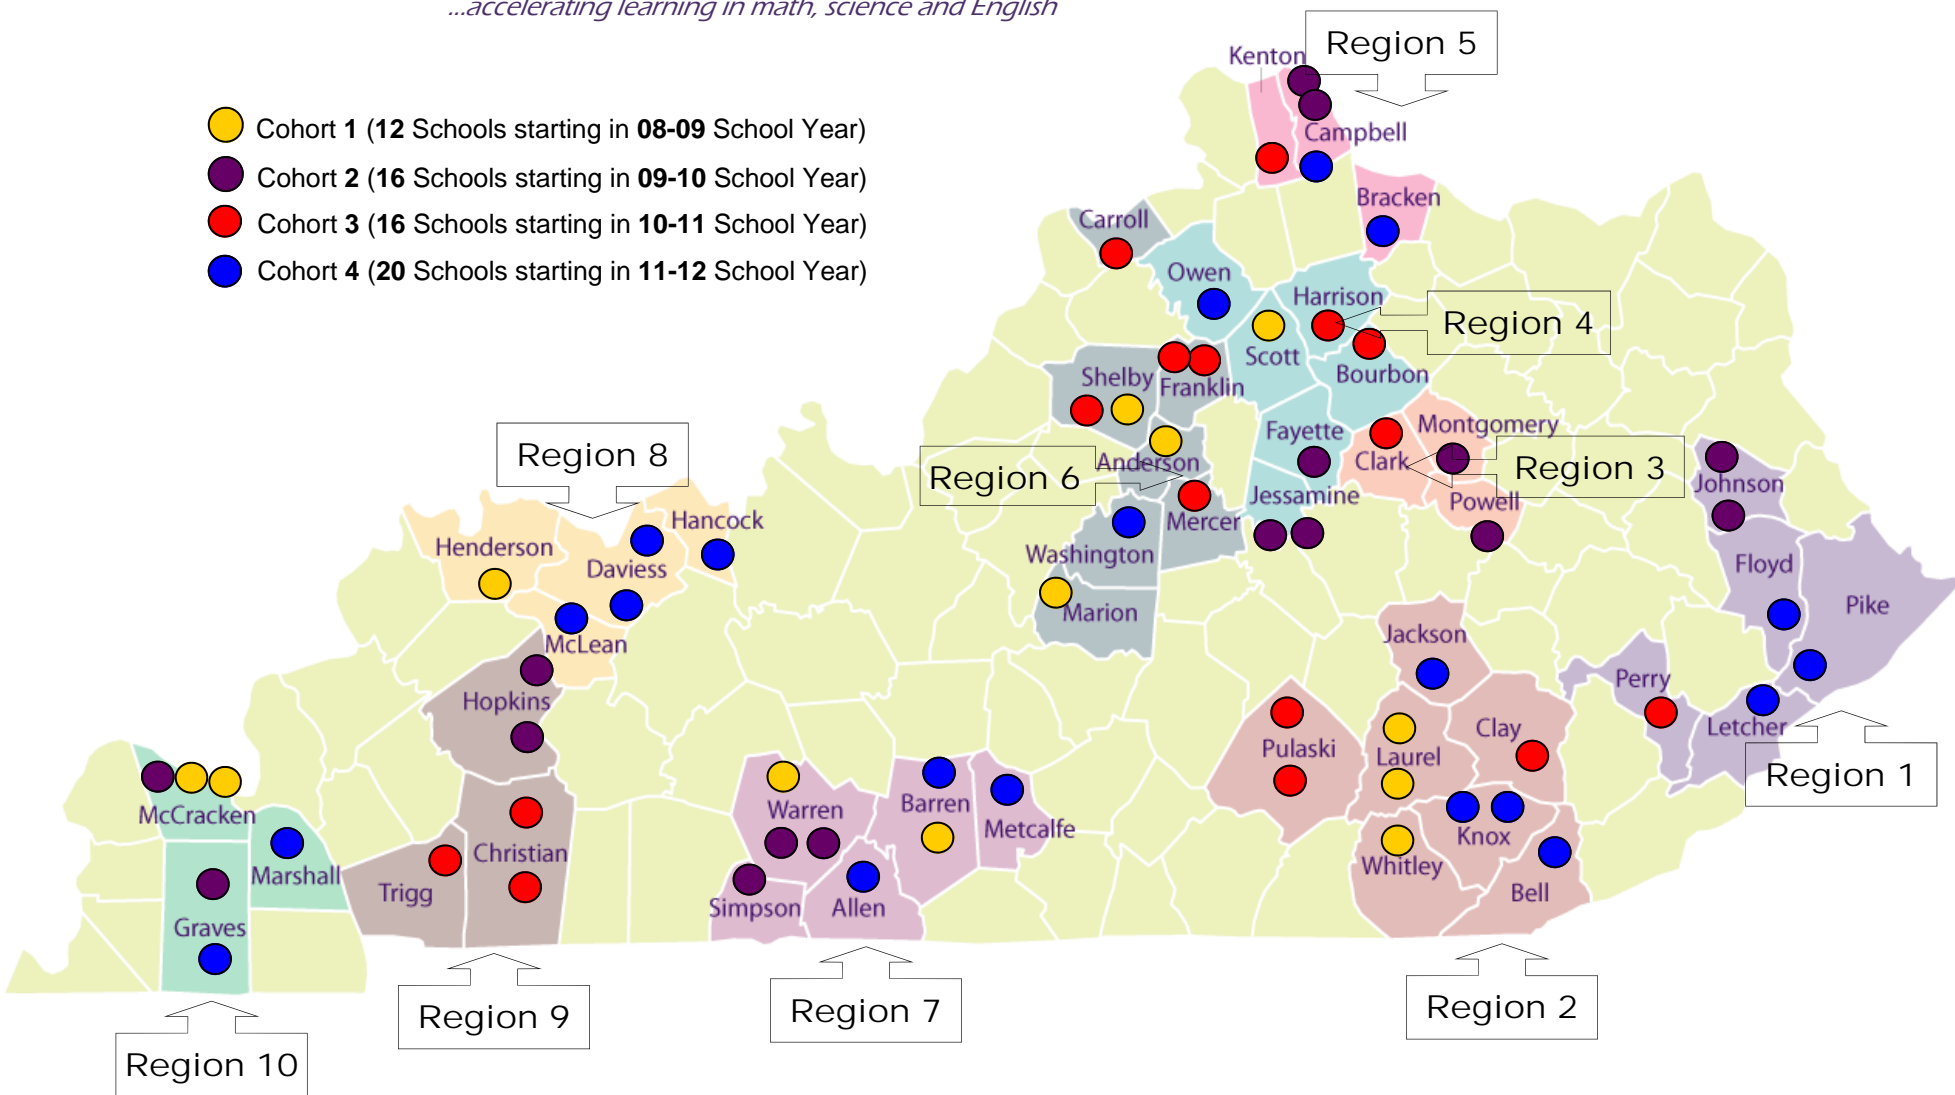

...accelerating learning in math, science and English

- Cohort 1 (12 Schools starting in **08-09** School Year)
- Cohort 2 (16 Schools starting in **09-10** School Year)
- Cohort 3 (16 Schools starting in **10-11** School Year)
- Cohort 4 (20 Schools starting in **11-12** School Year)